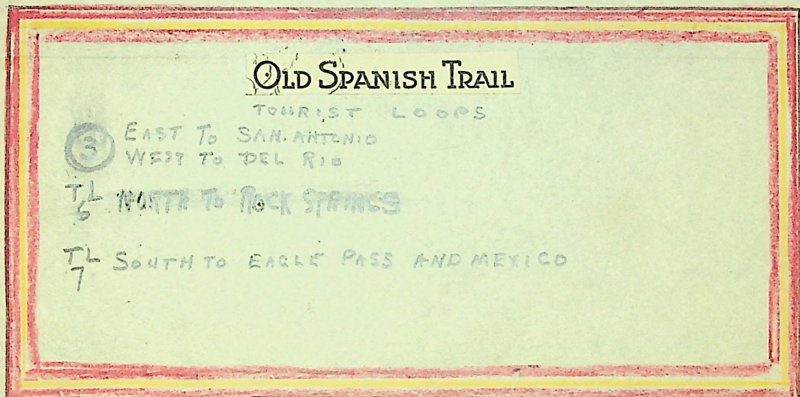

INFORMATION SIGN  
14 x 18"

Dimensions:

OLD SPANISH TRAIL, in standard letters as above, 12" long

TOURIST LOOPS, small block letters, 10" long

Body of sign, letters to be as deep as symbols on left, or  
so adjusted that there is no question but that  
the lettering applies to the symbol.